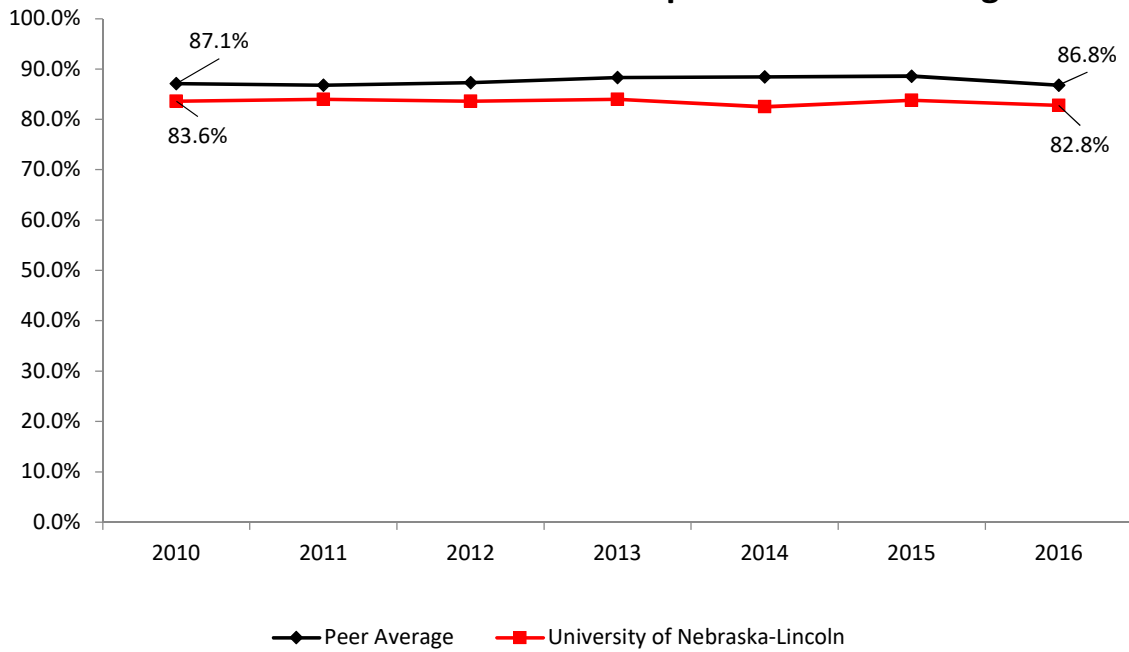

### UNL Freshmen Retention Rates Compared to Peer Average

#### University of Nebraska-Lincoln First Year Retention of First Time Full Time Freshmen Compared to Peers Fall Cohorts 2010-2016

Institution	Cohort Year						
	2010	2011	2012	2013	2014	2015	2016
Colorado State University-Fort Collins	83.5%	84.1%	85.9%	85.0%	86.5%	86.3%	81.8%
Iowa State University	87.7%	85.8%	87.1%	86.4%	87.1%	88.2%	87.5%
Ohio State University-Main Campus	92.8%	91.6%	92.4%	96.7%	93.8%	94.2%	94.2%
Purdue University-Main Campus	89.7%	90.3%	90.6%	92.5%	92.4%	91.5%	91.4%
University of Colorado Boulder	83.8%	83.5%	84.6%	83.8%	86.1%	85.9%	71.6%
University of Illinois at Urbana-Champaign	92.7%	93.8%	93.1%	93.5%	93.4%	93.5%	92.5%
University of Iowa	85.6%	85.5%	85.8%	86.1%	85.4%	87.1%	86.0%
University of Kansas	79.9%	79.2%	79.9%	80.4%	80.0%	80.9%	83.0%
University of Minnesota-Twin Cities	90.1%	90.8%	90.2%	92.5%	92.5%	93.0%	93.2%
University of Missouri-Columbia	85.1%	83.7%	83.5%	86.2%	87.2%	85.7%	87.0%
Peer Average	87.1%	86.8%	87.3%	88.3%	88.4%	88.6%	86.8%
<b>University of Nebraska-Lincoln</b>	<b>83.6%</b>	<b>84.0%</b>	<b>83.6%</b>	<b>84.0%</b>	<b>82.5%</b>	<b>83.8%</b>	<b>82.8%</b>