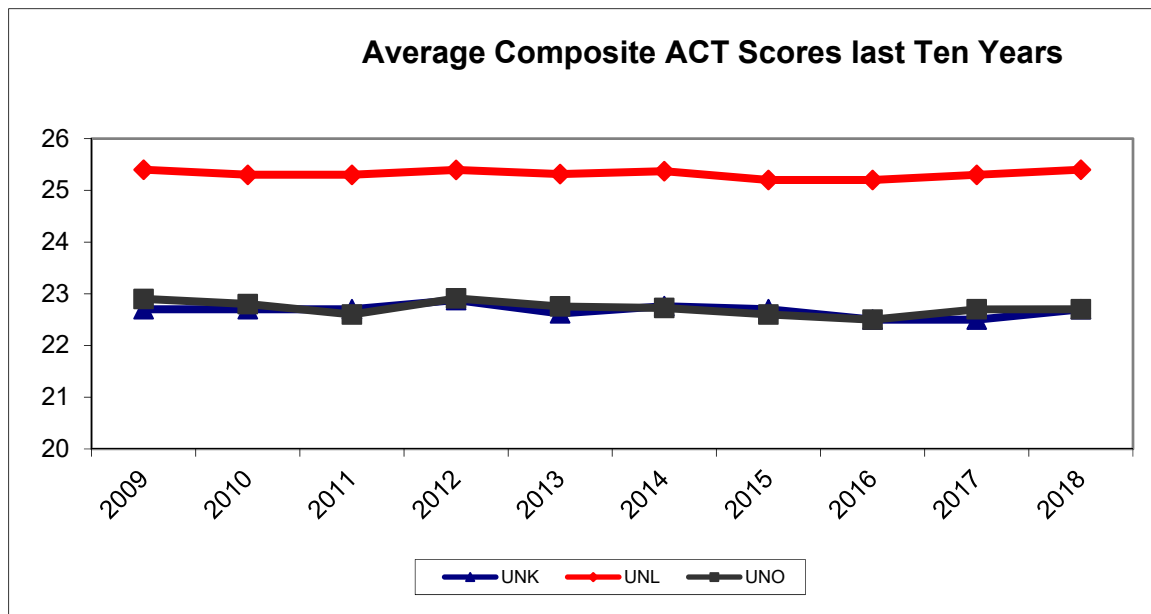

**University of Nebraska
ACT Scores 1998-2018**

Composite ACT Scores

| <u>Year</u> | <u>UNK</u> | <u>UNL</u> | <u>UNO</u> | <u>U-Wide</u> |
|-------------|------------|------------|------------|---------------|
| 1998 | 21.8 | 24.2 | 21.6 | 23.1 |
| 1999 | 21.8 | 24.2 | 22.2 | 23.3 |
| 2000 | 22.0 | 24.2 | 22.1 | 23.3 |
| 2001 | 21.6 | 24.2 | 22.1 | 23.2 |
| 2002 | 21.8 | 24.3 | 22.0 | 23.3 |
| 2003 | 21.9 | 24.4 | 22.8 | 23.6 |
| 2004 | 21.9 | 24.8 | 22.5 | 23.7 |
| 2005 | 22.0 | 24.9 | 22.7 | 23.9 |
| 2006 | 22.1 | 24.9 | 22.8 | 23.9 |
| 2007 | 22.4 | 25.0 | 22.8 | 24.2 |
| 2008 | 22.4 | 25.0 | 23.0 | 24.1 |
| 2009 | 22.7 | 25.4 | 22.9 | 24.3 |
| 2010 | 22.7 | 25.3 | 22.8 | 24.3 |
| 2011 | 22.7 | 25.3 | 22.6 | 24.2 |
| 2012 | 22.9 | 25.4 | 22.9 | 24.4 |
| 2013 | 22.6 | 25.3 | 22.8 | 24.3 |
| 2014 | 22.8 | 25.4 | 22.7 | 24.4 |
| 2015 | 22.7 | 25.2 | 22.6 | 24.2 |
| 2016 | 22.5 | 25.2 | 22.5 | 24.0 |
| 2017 | 22.5 | 25.3 | 22.7 | 24.3 |
| 2018 | 22.7 | 25.4 | 22.7 | 24.3 |

Results based on first-time, full-time, degree-seeking freshmen with scores

Source: Campus IR Offices and Data Extracts

Last updated December 12, 2018