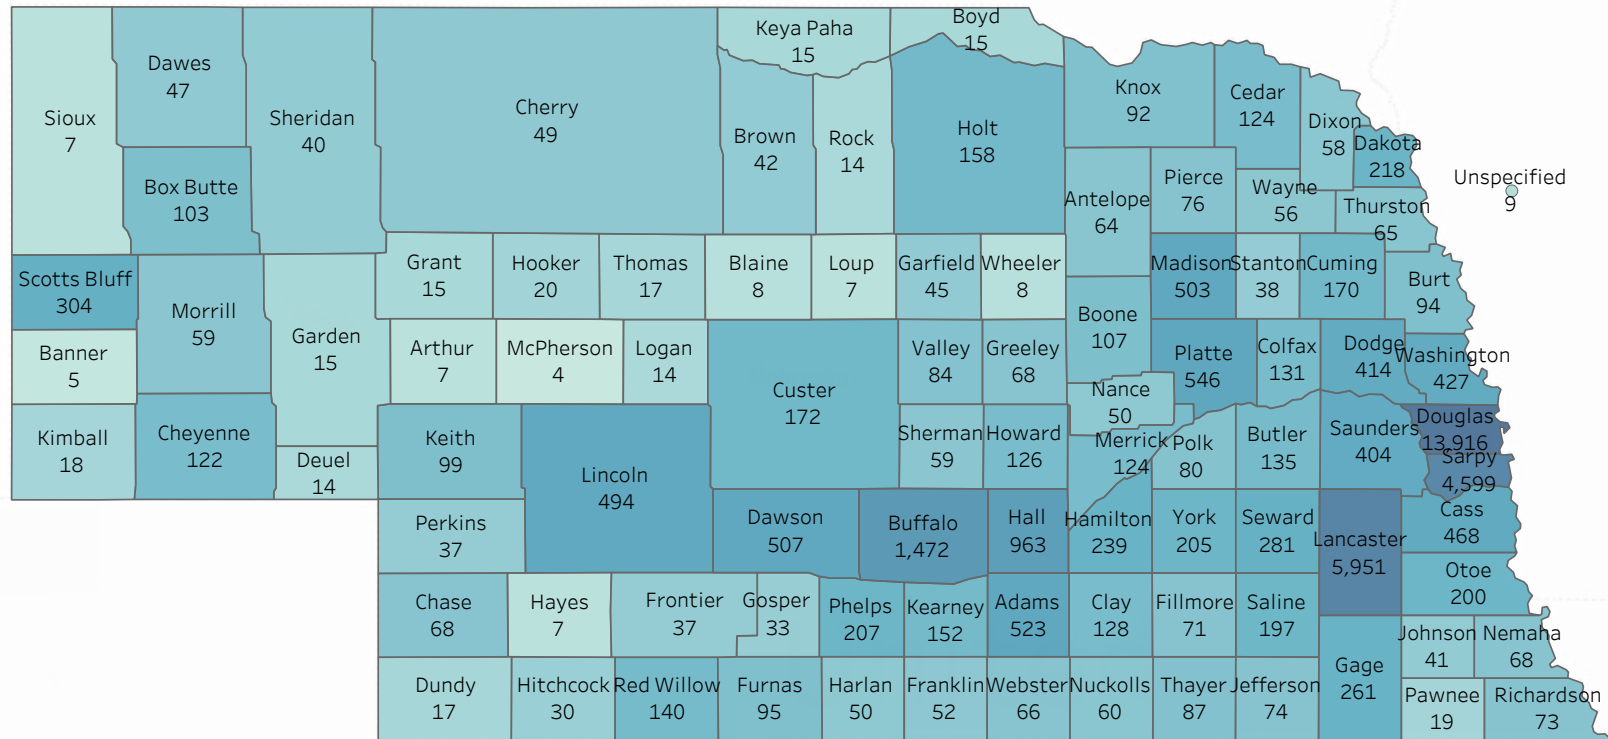

University of Nebraska

Headcount Enrollment for Nebraska Residents by County

Fall Semester 2018

Source: Campus IR Offices and UNCA Student Extract Files

Data includes all listed residents of Nebraska as identified by state of residence and excludes international students